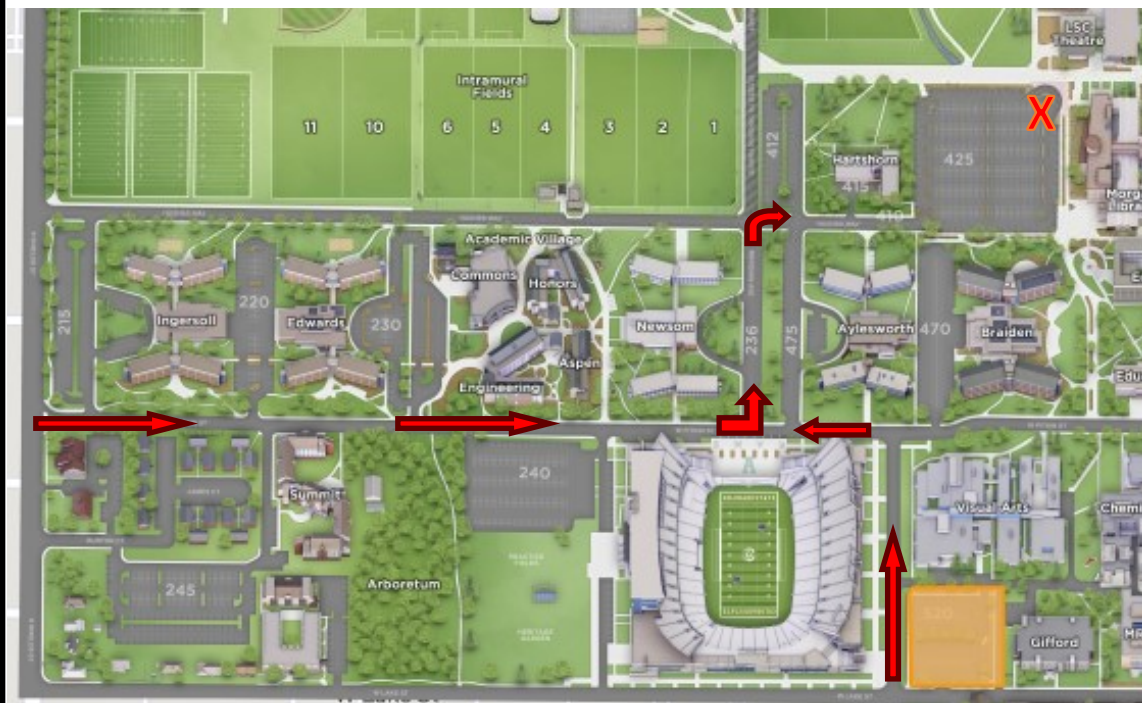

Directions to the Engineering Lot:

From Laurel Avenue (located between Shields and College Avenue), turn south onto Meldrum. Continue straight into the parking lot. The Lory Student Center is located toward the south-west corner of the lot near the bus loop.

Directions to the Morgan Library Lot:

If coming from the west—from Shields (between Prospect and Laurel), turn east onto W. Pitkin. At the stadium, turn north onto Meridian Ave. At stop sign, turn east onto Hughes Way, the Morgan Parking Lot is straight ahead, the student center is located toward the north-east corner of the lot.

Alternatively, from Prospect, turn north onto Whitcomb. Turn west onto W. Pitkin. Turn north onto Meridian Ave. At the stop sign, turn east onto Hughes Way.